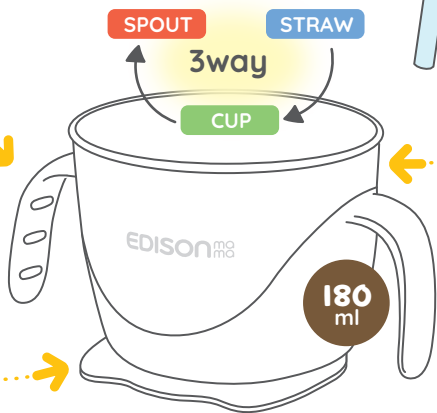

Designed for stability

Both lids are easy to seal and detach!

- Easy to assemble
- Easy to detach

Make the bottle-to-cup journey smoother for your little one.

Training Cup Set

Part No. KJ508

Package include: 1 cup, 1 Spout, 1 Straw Lid, 1 Straw

5 months~ SPOUT
The soft silicone spout is gentle on tender gums and emerging teeth. It helps provide an easy transition from baby bottles.

7 months~ STRAW
Cute citrus designed leak-proof lid with a silicone straw.

10 months~ CUP
Clear body makes it easy to check the contents, and handles on both sides are easy for little hands to hold.

Product name	Training Cup Set
Part No.	KJ508
MSRP	US \$14.00
Package Dimensions	114x82x138mm / 141g
Country of Origin	Korea

Part Name	Product Size	Materials	Heat Resistance	Microwave disinfection	Hot water disinfection	Chemical disinfection	Dishwasher
Cup	110x75x60mm / 33g	Polypropylene	90°C	×	×	○	×
Spout	75x75x27mm / 30g	Silicone	170°C				
Straw Lid	75x75x18mm / 27g	Silicone, Nylon	140°C				
Straw	103x7x7mm / 2g	Silicone	170°C				