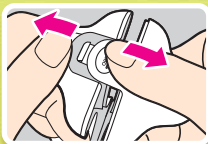

Then pull apart to open.

Push to Open!

Kamikami Baby Banana Portable Case

Part No.
KJ42243

Package include:
1 case

Hygienic carrying case to keep teethers clean.

Product name	Kamikami Baby Banana Portable Case
Part No.	KJ42243
MSRP	US \$3.00
Package Dimensions	120x55x170mm / 33g
Country of Origin	Korea